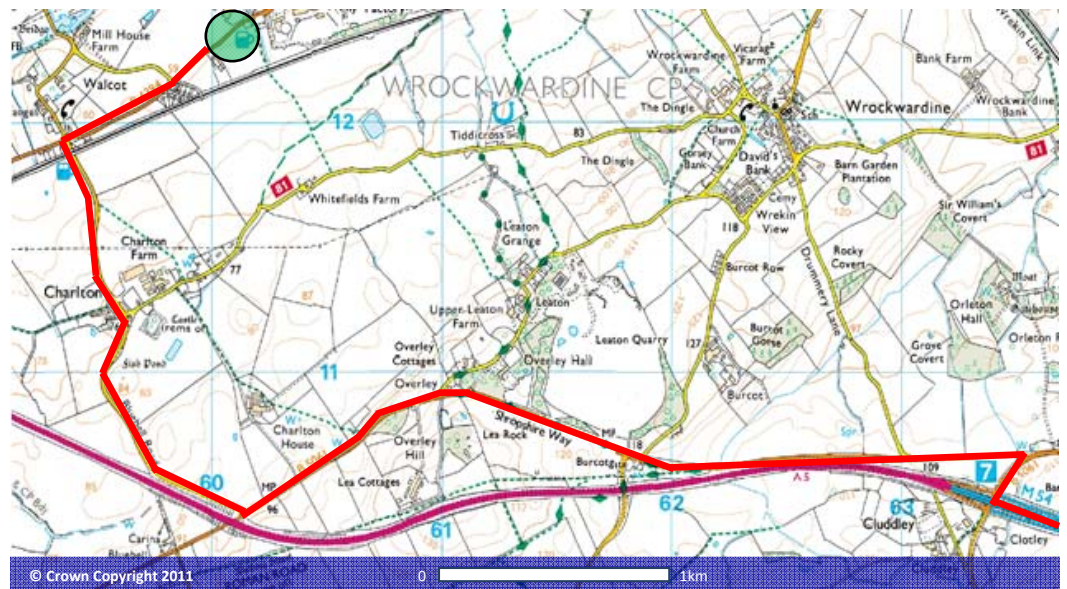

HOW TO FIND US

DIRECTIONS VIA ROAD

The following instructions will help you locate the Maxwell Amenity Ltd site and provide directions from the M54.

1. Exit the **M54** at **junction 7**.
2. If you're coming from **Telford**, turn right at the bottom of the ramp. If you're coming from **Shrewsbury**, turn left at the bottom of the ramp.
3. Then take the 1st left onto **B5061**.
4. Continue for approximately 2.2 miles then turn right at **Bluebell Road**.
5. Take the 2nd right onto **B4394** (after approximately 1.2 miles).
6. Then continue along this road and take the 2nd left (opposite the Duck Inn pub), you have arrived at **Maxwell Amenity Ltd**.

Once your vehicle has left the **M54**, this journey should take approximately **10 minutes**. This is the quickest route, via the M54.

The map shown to the right of this text displays the **Maxwell Amenity Ltd** site in a green circle. It also shows your journey, via road, which is displayed using a red line.

NEARBY TRANSPORTATION

The nearest train station is **Wellington Train Station**, which can be located at the following address:

Station Road, Wellington, Telford, Shropshire TF1 1BY

The nearest airport is **Birmingham International Airport**, which can be located at the following address:

Reproduced from Ordnance Survey map data by permission of Ordnance Survey © Crown copyright.

Reproduced from Ordnance Survey of Northern Ireland mapping with the permission of the Director and Chief Executive © Crown Copyright.